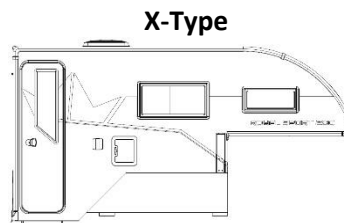

# USA vehicle based Royal Sport cabins – Carbon fibre shell

<b>Single Cab (8" box)</b>	<b>RS 355 X</b>
External dimensions (LxWxH)	5220x2260x2265mm
Bed capacity	2-4
Overhang / Bottom clearance	875mm / 805mm
Fresh water capacity	130L
Grey water capacity	64L
Underfloor space	150L
Weight	652kg
Price (excluding TAX):	35.180,00 €
<b>Quad cab (6,4" box)</b>	
<b>RS 305 X</b>	
External dimensions (LxWxH)	4670x2260x2265mm
Beds	2-4
Overhang / Bottom clearance	875mm / 805mm
Fresh water capacity	130L
Grey water capacity	64L
Underfloor space	150L
Weight	614kg
Price (excluding TAX):	34.680,00€
<b>Crew Cab (5,7" box)</b>	
<b>RS 275 X</b>	
External dimensions (LxWxH)	4470x2260x2265mm
Beds	2-4
Overhang / Bottom clearance	875mm / 805mm
Fresh water capacity	130L
Grey water capacity	64L
Underfloor space	150L
Weight	600kg
Price (excluding TAX):	34.120,00€