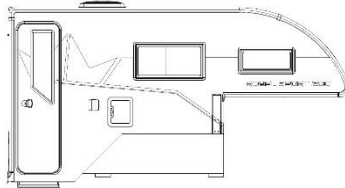

Price list – EU & JPN

EU & Japan vehicle based Royal Sport cabins - Carbon fibre shell

X- Type

Single Cab (1 Cab)	RS 330 X
External dimensions (LxWxH)	4940x2100x2265mm
Bed capacity	2-4
Overhang / Bottom clearance	875mm / 805mm
Fresh water capacity	130L
Grey water capacity	64L
Underfloor space	150L
Weight	638kg
Price (excluding TAX):	34.680,00 €
Extended Cab (1,5 Cab)	RS 280 X
External dimensions (LxWxH)	4470x2100x2265mm
Beds	2-4
Overhang / Bottom clearance	875mm / 805mm
Fresh water capacity	130L
Grey water capacity	64L
Underfloor space	150L
Weight	600kg
Price (excluding TAX):	34.120,00 €
Dual Cab (2 Cab)	RS 250 X
External dimensions (LxWxH)	4170x2100x2265mm
Beds	2-4
Overhang / Bottom clearance	875mm / 805mm
Fresh water capacity	130L
Grey water capacity	64L
Underfloor space	80L
Weight	580kg
Price (excluding TAX):	33.780,00 €

Price list – EU & JPN

Standard Equipment

Exterior

Carbon fibre light weight shell
Polyplastic AERO 2x 900x450mm (included shade+flyscreen)
Polyplastic AERO 1x 700x400mm (included shade+flyscreen)
Dometic MIDI HEKI (roof window)
Entrance door Baur 1920x615mm
Service doors Baur (for GAS bottles)
Thetford 1x 380x330mm service doors
Thule manual step 550mm
Hella Caraluna X LED lights
Hella 3rd stop light
CEE socket for electricity
Fresh water socket with key lock
Manual jacking system (Steinless steel)